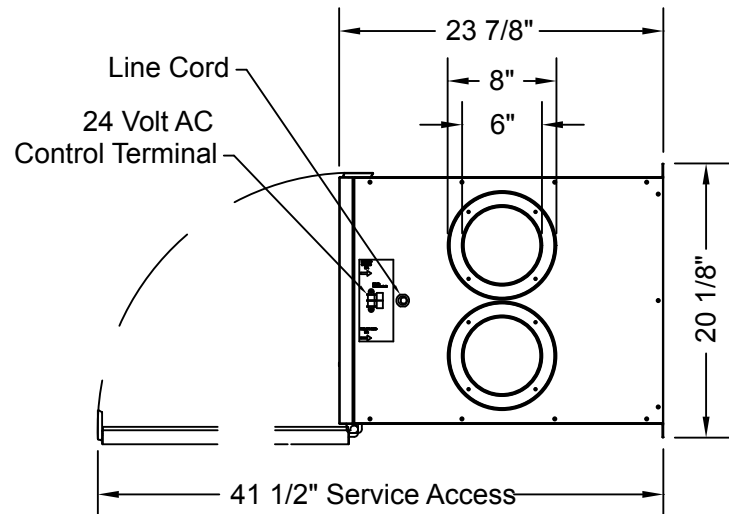

34" Line Cord  
TOP VIEW

FRONT VIEW

RIGHT VIEW

EA: Exhaust Air to outside  
 OA: Outside Air intake  
 RA: Room Air to be exhausted  
 FA: Fresh Air to inside

Customer Approvals

Scale: 1" = 14"  
 Do not scale drawing  
 RenewAire LLC

EV200 Dimensions  
 EV200DIMSMAY10