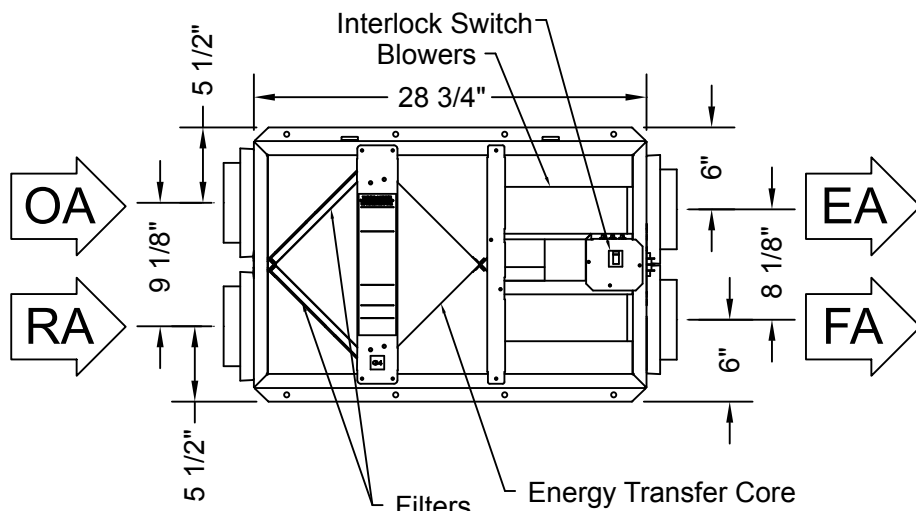

34" Line Cord  
TOP VIEW

FRONT VIEW

RIGHT VIEW

EA: Exhaust Air to outside  
 OA: Outside Air intake  
 RA: Room Air to be exhausted  
 FA: Fresh Air to inside

Customer Approvals

Scale: 1" = 14"  
 Do not scale drawing  
 RenewAire LLC

EV200 Dimensions  
 EV200DIMSMAY10