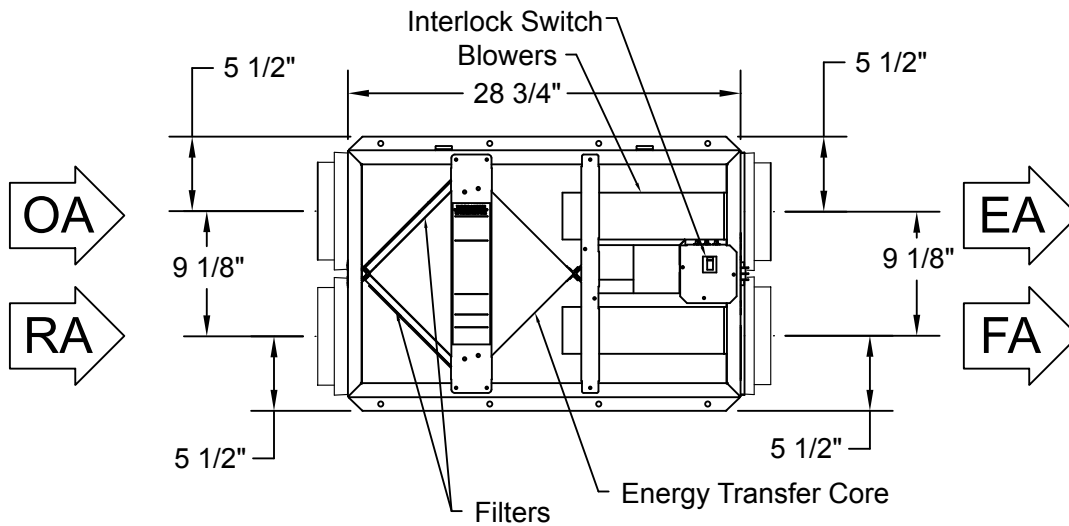

TOP VIEW

FRONT VIEW

RIGHT VIEW

EA: Exhaust Air to outside
 OA: Outside Air intake
 RA: Room Air to be exhausted
 FA: Fresh Air to inside

Customer Approvals

Scale: 1" = 14"
 Do not scale drawing

EV300 Dimensions