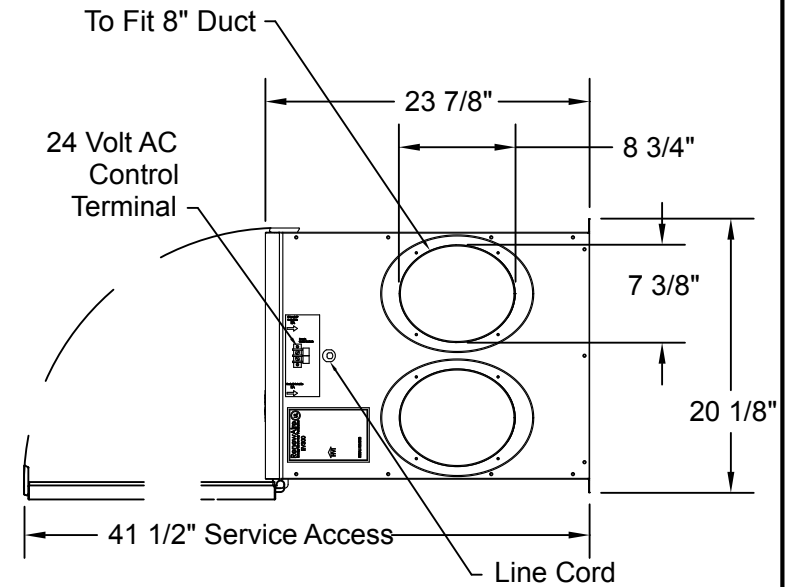

TOP VIEW

FRONT VIEW

RIGHT VIEW

EA: Exhaust Air to outside
 OA: Outside Air intake
 RA: Room Air to be exhausted
 FA: Fresh Air to inside

Customer Approvals

Scale: 1" = 14"
 Do not scale drawing

EV300 Dimensions