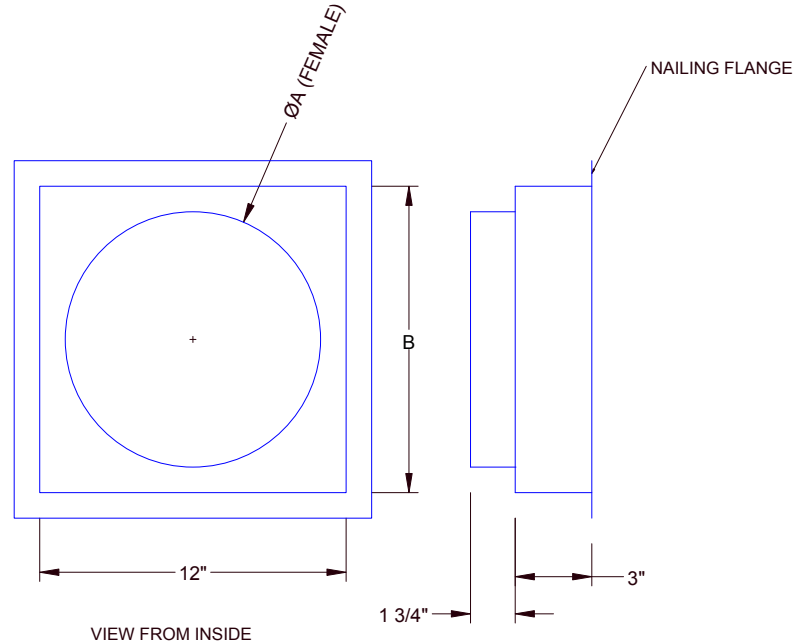

TABLE OF DIMENSIONS		
Model	VS12X8	VW-12X10
ØA	8" Dia.	10" Dia.
B	8"	12"
C	10"	14"

Specifications subject to change without notice

VW12X8 and VW12X12 Weatherhoods
DIMENSIONS

Rev. 11/28/01

RenewAire LLC