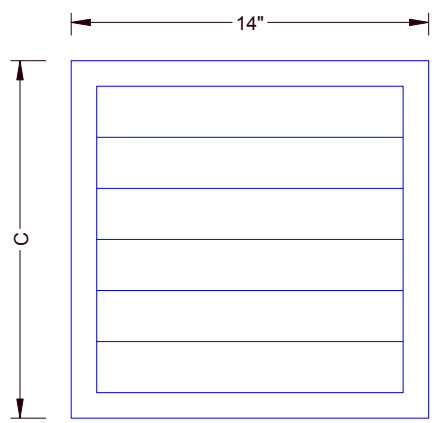

TABLE OF DIMENSIONS		
Model	VS12X8	VW-12X10
ØA	8" Dia.	10" Dia.
B	8"	12"
C	10"	14"

Specifications subject to change without notice

VW12X8 and VW12X12 Weatherhoods
DIMENSIONS

Rev. 11/28/01

RenewAire LLC