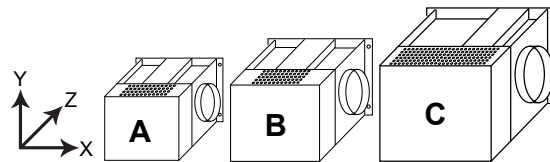

RH SERIES

ELECTRIC DUCT HEATER (1-11.5 kW) ACCESSORY

ELECTRIC DUCT HEATER

SPECIFICATIONS

Heater Type:
Electric Duct Heater

Typical kW Range:
1-11.5 kW (1, 2, 3, 4, 5, 6, 8, 10, 11.5 kW)

Voltages & Phase:
Single phase: 120, 208 and 240V

Control Voltage:
24VAC

Controllable Output Temperature Range:
RH-D: 5 to 131° F
RH-W: -3 to 130° F

Standard Features:

- Open-coil element
- High-grade, nickel-chrome element wire
- Thermostat: Integral (RH-D), Wall mount (RH-W)
- Modulating heat output (SCR control)
- Vertical or horizontal operation
- Automatic limit switch for primary over-temperature protection
- Manual reset limit switch for secondary over-temperature protection
- Airflow sensor
- Standard control transformer: 24VAC
- Corrosion-resistant galvanized steel
- Round duct collars
- High-voltage terminal block connections
- Grounding lug
- Mounting flanges

Accessories:

- Temperature sensor: Duct mount (DS-600)
- Digital time clock: wall mount (TC7D-W), in exterior enclosure (TC7D-E)
- Motion occupancy sensor/control: ceiling mount (MC-C), wall mount (MC-W)

Note: Electric duct heater designed for indoor ductwork installation only.

Duct Collar Sizes (in.)	kW	Volts	Size	Width (X) (in.)	Height (Y) (in.)	Depth (Z) (in.)	Max. Wt. (lbs.)
6	1, 2	120, 208, 240	A	11 1/2	8	11 1/2	10
8	3, 4, 5	208	B	11 1/2	10	13 1/2	15
8	3, 4, 5, 6	240	B	11 1/2	10	13 1/2	15
10	3, 4, 5	208	C	15 1/2	12	15 1/2	20
10	3, 4, 5, 6, 8, 10, 11.5	240	C	15 1/2	12	15 1/2	20
12	6, 8, 10, 11.5	240	C	15 1/2	12	15 1/2	20

RH SERIES HEATER CAPACITY

Minimum Airflow (CFM)	Heater Capacity (kW)
30	1.00
60	2.00
90	3.00
120	4.00
150	5.00
180	6.00
240	8.00
300	10.00
345	11.50