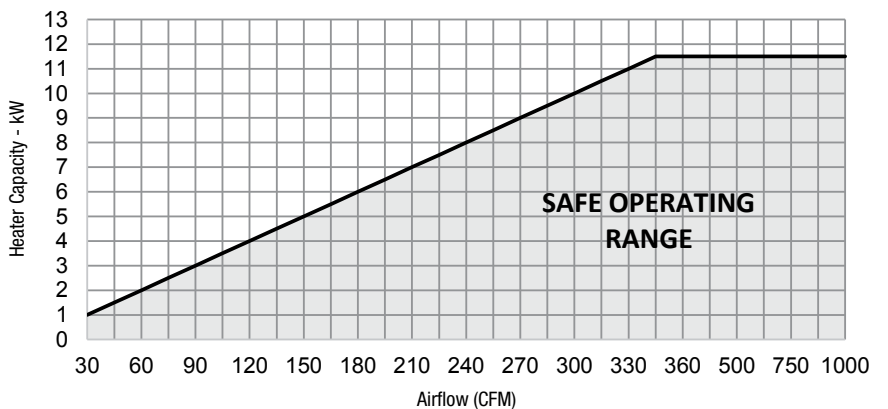

RH SERIES HEATER CAPACITY

Minimum Airflow (CFM)	Heater Capacity (kW)
30	1.00
60	2.00
90	3.00
120	4.00
150	5.00
180	6.00
240	8.00
300	10.00
345	11.50