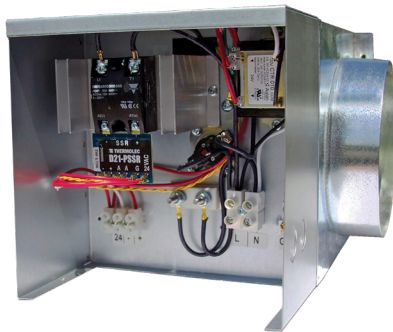

## ELECTRIC DUCT HEATER (1-11.5 kW) ACCESSORY

### ELECTRIC DUCT HEATER

### SPECIFICATIONS

RH-D (Integral Thermostat)

RH-W (Wall-Mount Thermostat)

**Heater Type:**  
Electric Duct Heater

**Typical kW Range:**  
1-11.5 kW (1, 2, 3, 4, 5, 6, 8, 10, 11.5 kW)

**Voltages & Phase:**  
Single phase: 120, 208 and 240V

**Control Voltage:**  
24VAC

**Controllable Output Temperature Range:**  
RH-D: 5 to 131° F  
RH-W: -3 to 130° F

**Standard Features:**

- Open-coil element
- High-grade, nickel-chrome element wire
- Thermostat: Integral (RH-D), Wall mount (RH-W)
- Modulating heat output (SCR control)
- Vertical or horizontal operation
- Automatic limit switch for primary over-temperature protection
- Manual reset limit switch for secondary over-temperature protection
- Airflow sensor
- Standard control transformer: 24VAC
- Corrosion-resistant galvanized steel
- Round duct collars
- High-voltage terminal block connections
- Grounding lug
- Mounting flanges