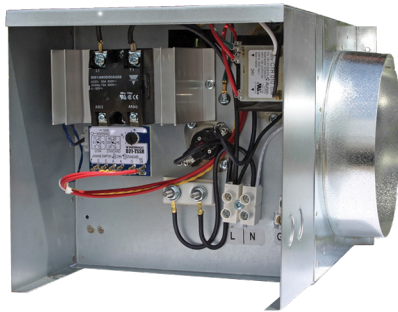

RH SERIES

ELECTRIC DUCT HEATER (1-11.5 kW) ACCESSORY

ELECTRIC DUCT HEATER

SPECIFICATIONS

RH-D (Integral Thermostat)